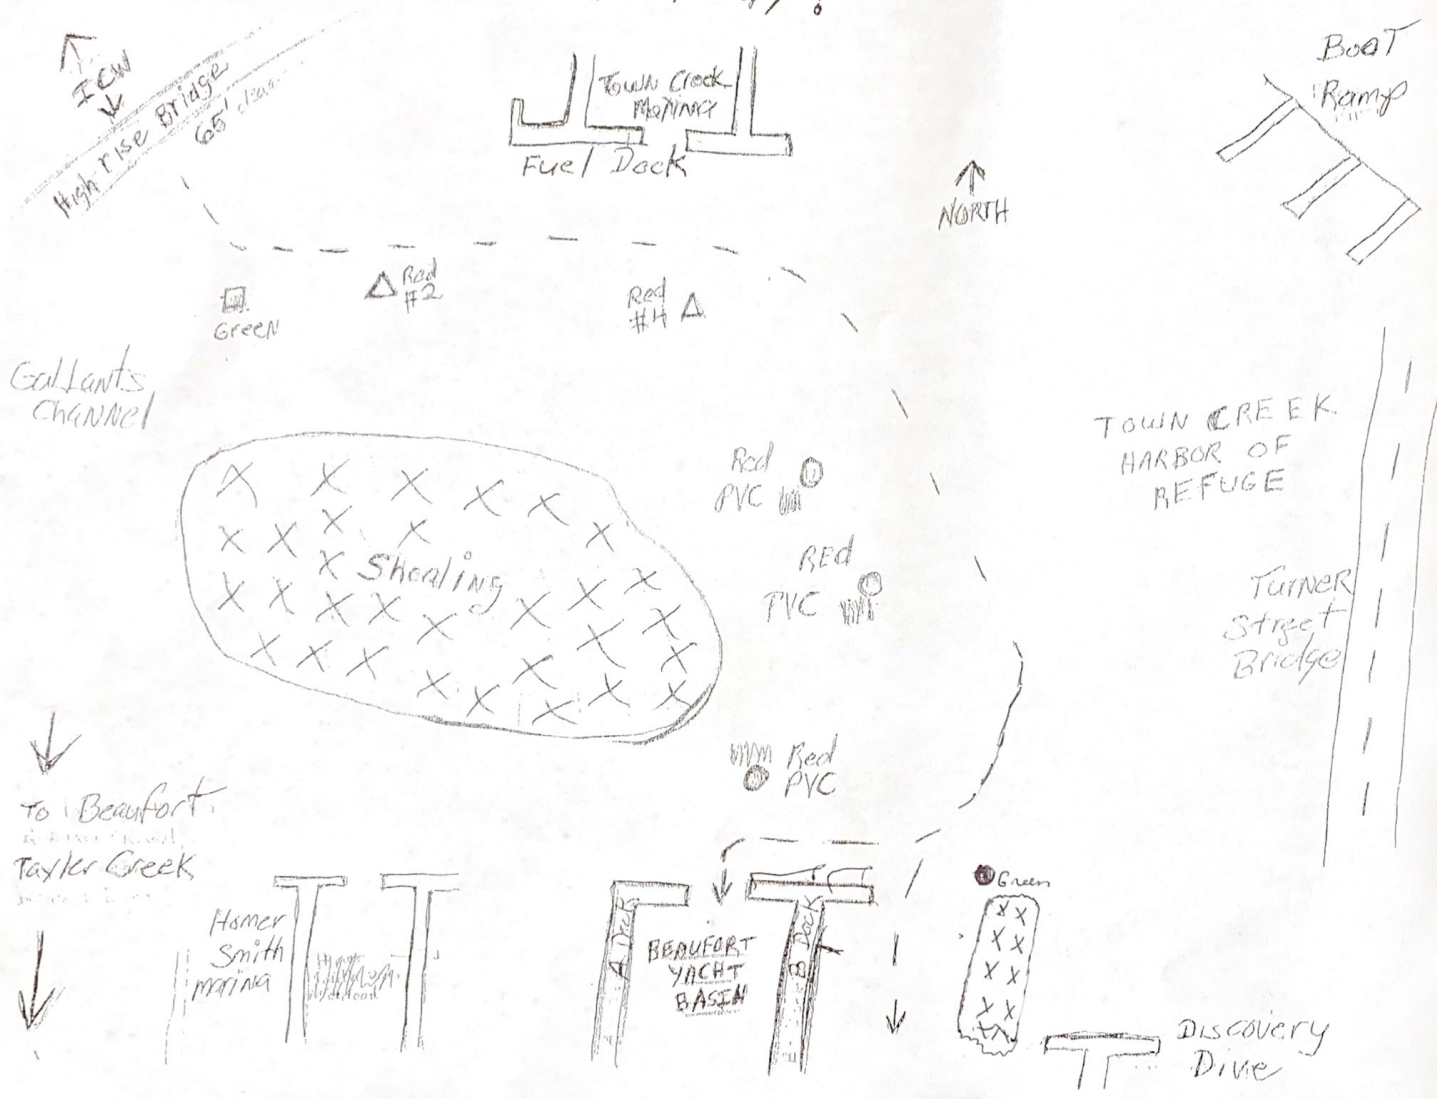

MASTER COPY !

to Beaufort
Taylor Creek

Homer
Smith
Marina

BEAUFORT
YACHT
BASIN

Green
XX
XX
XX
XX

Discovery
Dive

TOWN CREEK
HARBOR OF
REFUGE

Turner
Street
Bridge

Gallant's
Channel

Green

Red #2

Red #4

Red PVC

Red PVC

Red PVC

NORTH

Boat
Ramp

Town Creek
Marina
Fuel Dock

High Rise Bridge
65' Channel

Shoaling